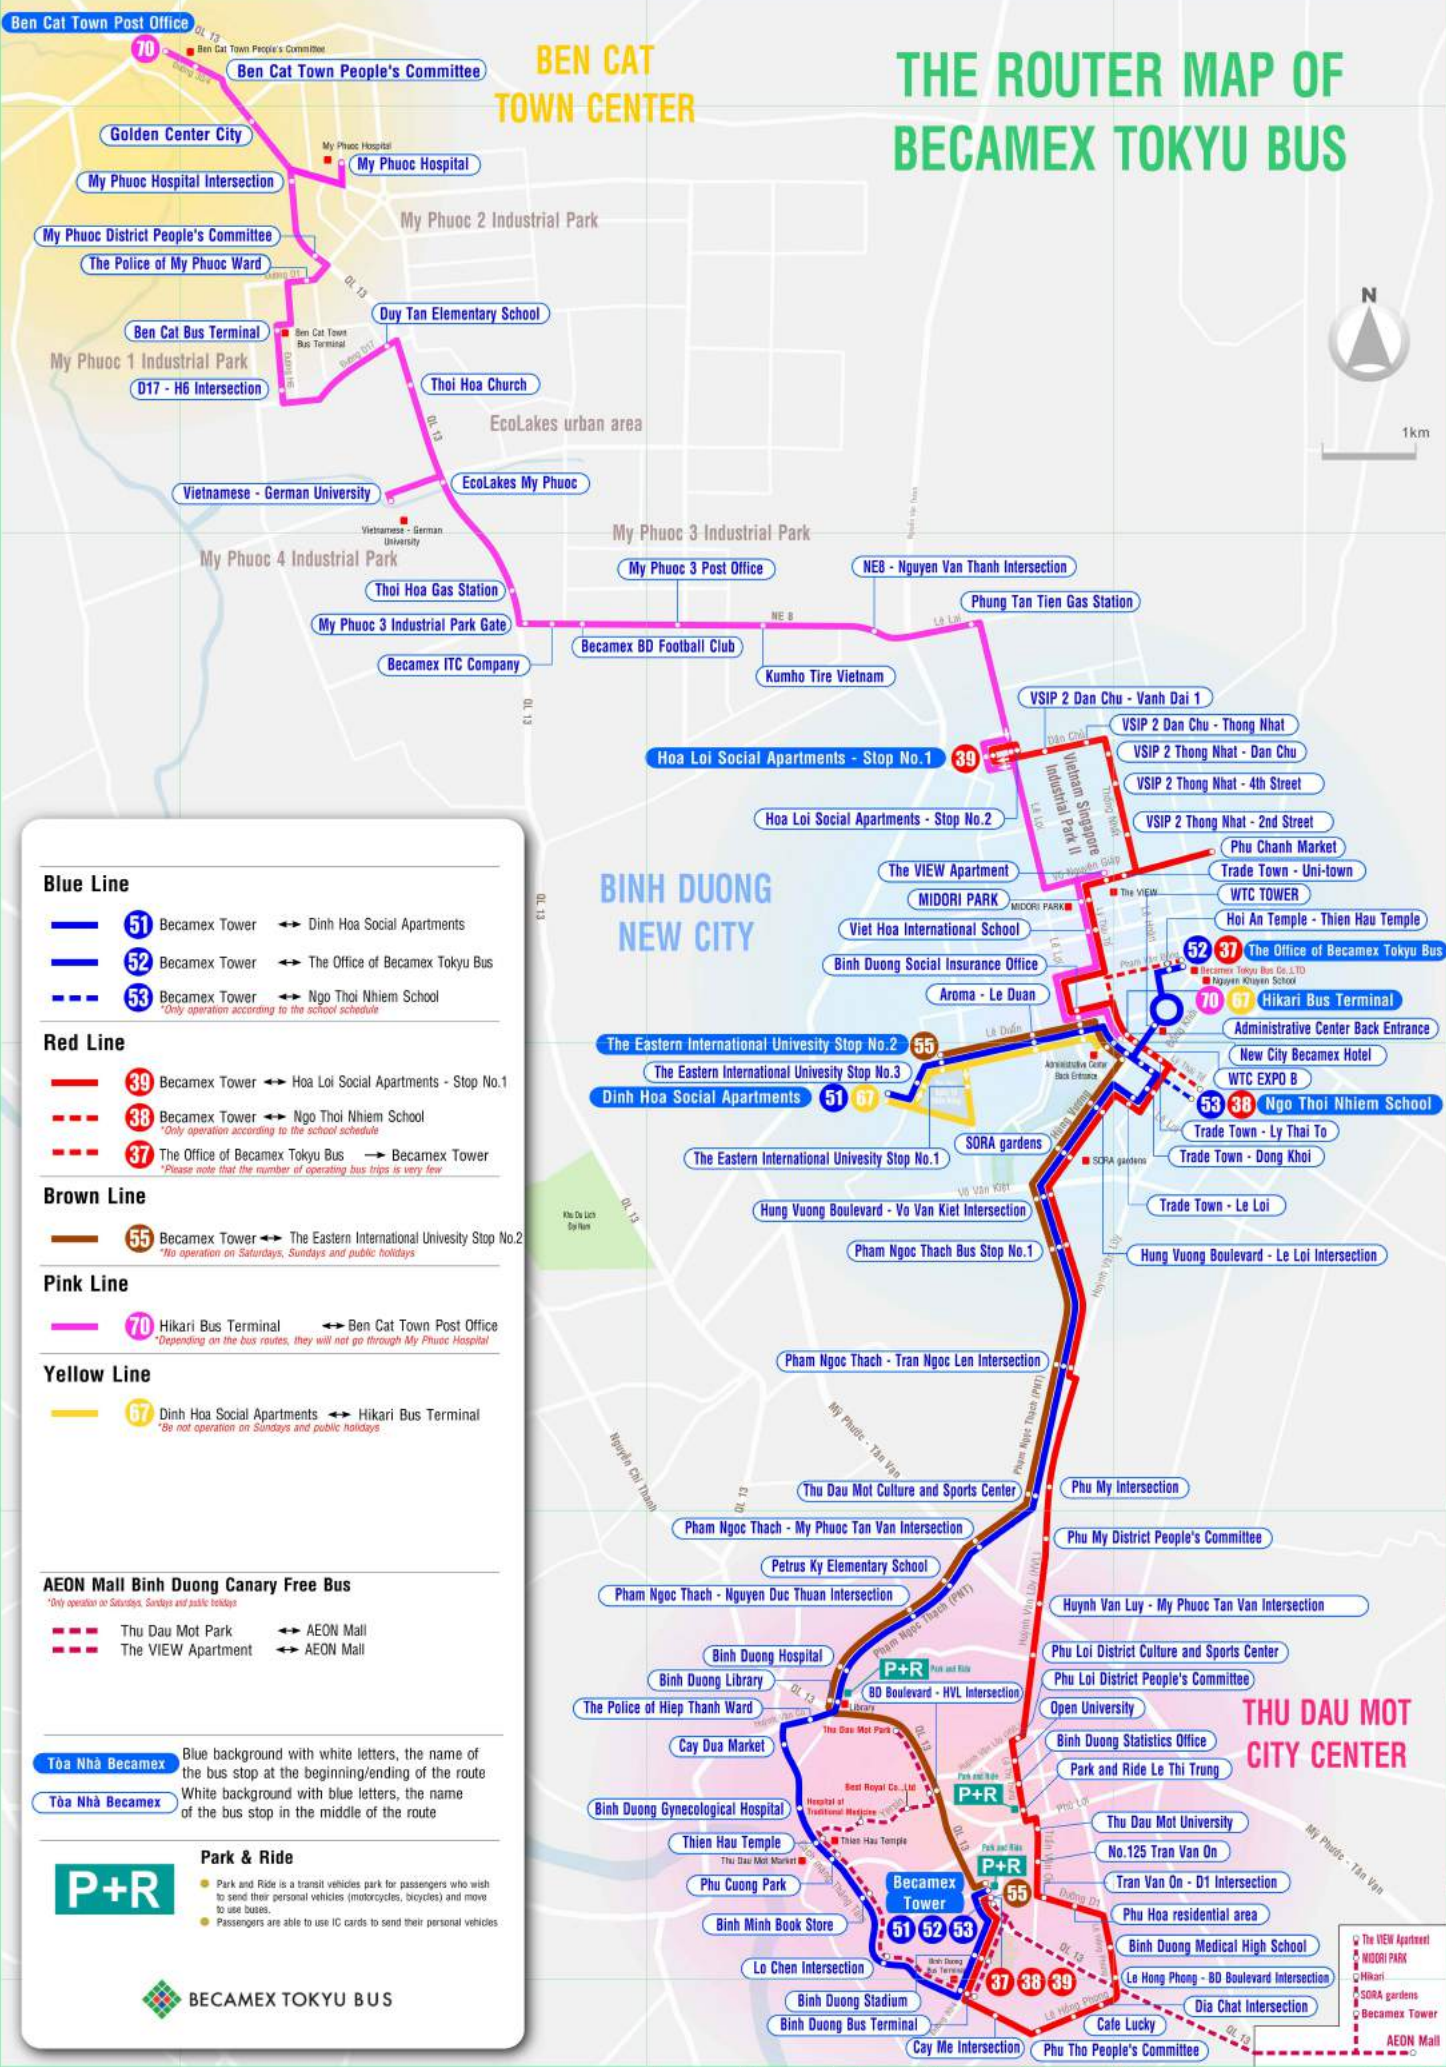

THE ROUTER MAP OF BECAMEX TOKYU BUS

Blue Line

- **51** Becamex Tower ↔ Dinh Hoa Social Apartments
- **52** Becamex Tower ↔ The Office of Becamex Tokyu Bus
- - - **53** Becamex Tower ↔ Ngo Thoi Nhiem School
  *Only operation according to the school schedule

Red Line

- **39** Becamex Tower ↔ Hoa Loi Social Apartments - Stop No.1
- - - **38** Becamex Tower ↔ Ngo Thoi Nhiem School
  *Only operation according to the school schedule
- - - **37** The Office of Becamex Tokyu Bus → Becamex Tower
  *Please note that the number of operating bus trips is very few

Brown Line

- **55** Becamex Tower ↔ The Eastern International University Stop No.2
  *No operation on Saturdays, Sundays and public holidays

Pink Line

- **70** Hikari Bus Terminal ↔ Ben Cat Town Post Office
  *Depending on the bus routes, they will not go through My Phuoc Hospital

Yellow Line

- **67** Dinh Hoa Social Apartments ↔ Hikari Bus Terminal
  *Be not operation on Sundays and public holidays

AEON Mall Binh Duong Canary Free Bus

- - - Thu Dau Mot Park ↔ AEON Mall
- - - The VIEW Apartment ↔ AEON Mall

- Tòa Nhà Becamex Blue background with white letters, the name of the bus stop at the beginning/ending of the route
- Tòa Nhà Becamex White background with blue letters, the name of the bus stop in the middle of the route

Park & Ride

- The VIEW Apartment
- MIDORI PARK
- Hikari
- SORA gardens
- Becamex Tower
- AEON Mall